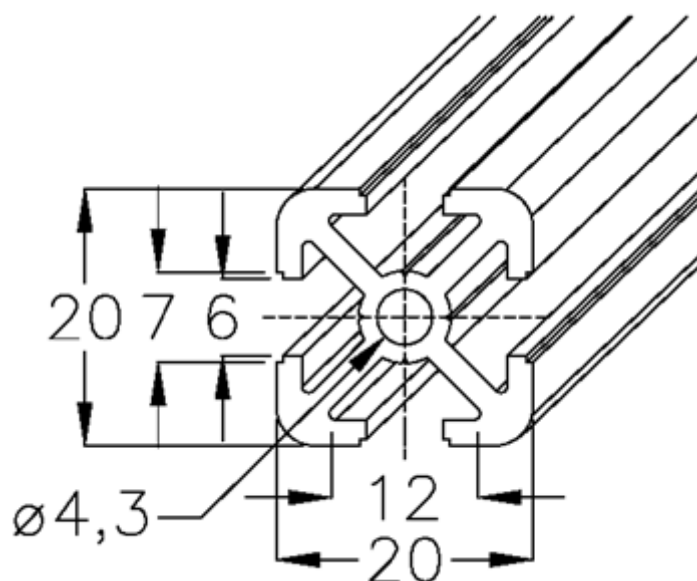

Data Sheet

Article number: 05803220204000

Description: Hepco MCS Profile 20x20
0-132-2020 length 4000mm

Measures

Length mm = 4000

Weight (kg) = 2.8